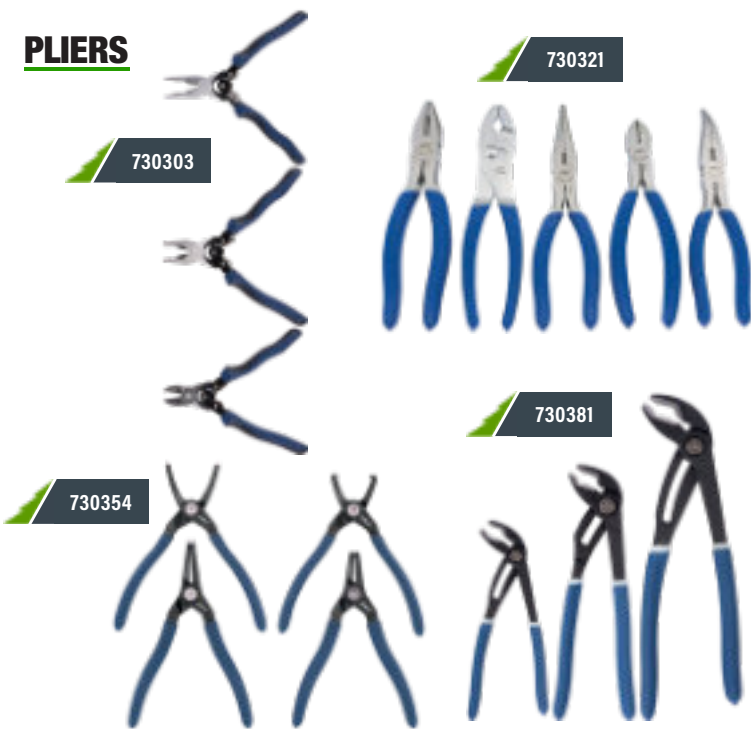

TAXES NOT INCLUDED. OFFERS SUBJECT TO CHANGE WITHOUT NOTICE. WHILE SUPPLIES LAST.

PLIERS

PROD. NO.	DESCRIPTION	LIST	SALE
730303	3-PC Super-Heavy-Duty High-Leverage Pliers Set	\$148.97	\$100.28
730304	5-PC Heavy-Duty Mini Pliers Set	\$70.25	\$47.29
730311	4-PC Starter Pliers Set	\$73.58	\$49.53
730321	5-PC Pliers/Cutter Maintenance Set	\$130.53	\$87.86
730335	5-PC Super Heavy-Duty Locking Pliers Set	\$184.09	\$123.91
730341	5-PC Mechanic's Pliers Set	\$153.95	\$103.63
730354	4-PC 7" Super Heavy-Duty Snap Ring Pliers Set	\$215.93	\$145.34
730355	10-PC Heavy-Duty Snap Ring Pliers Set	\$254.13	\$171.06
730381	3-PC Heavy-Duty Push-Button Ratcheting Pliers Set	\$234.36	\$157.74